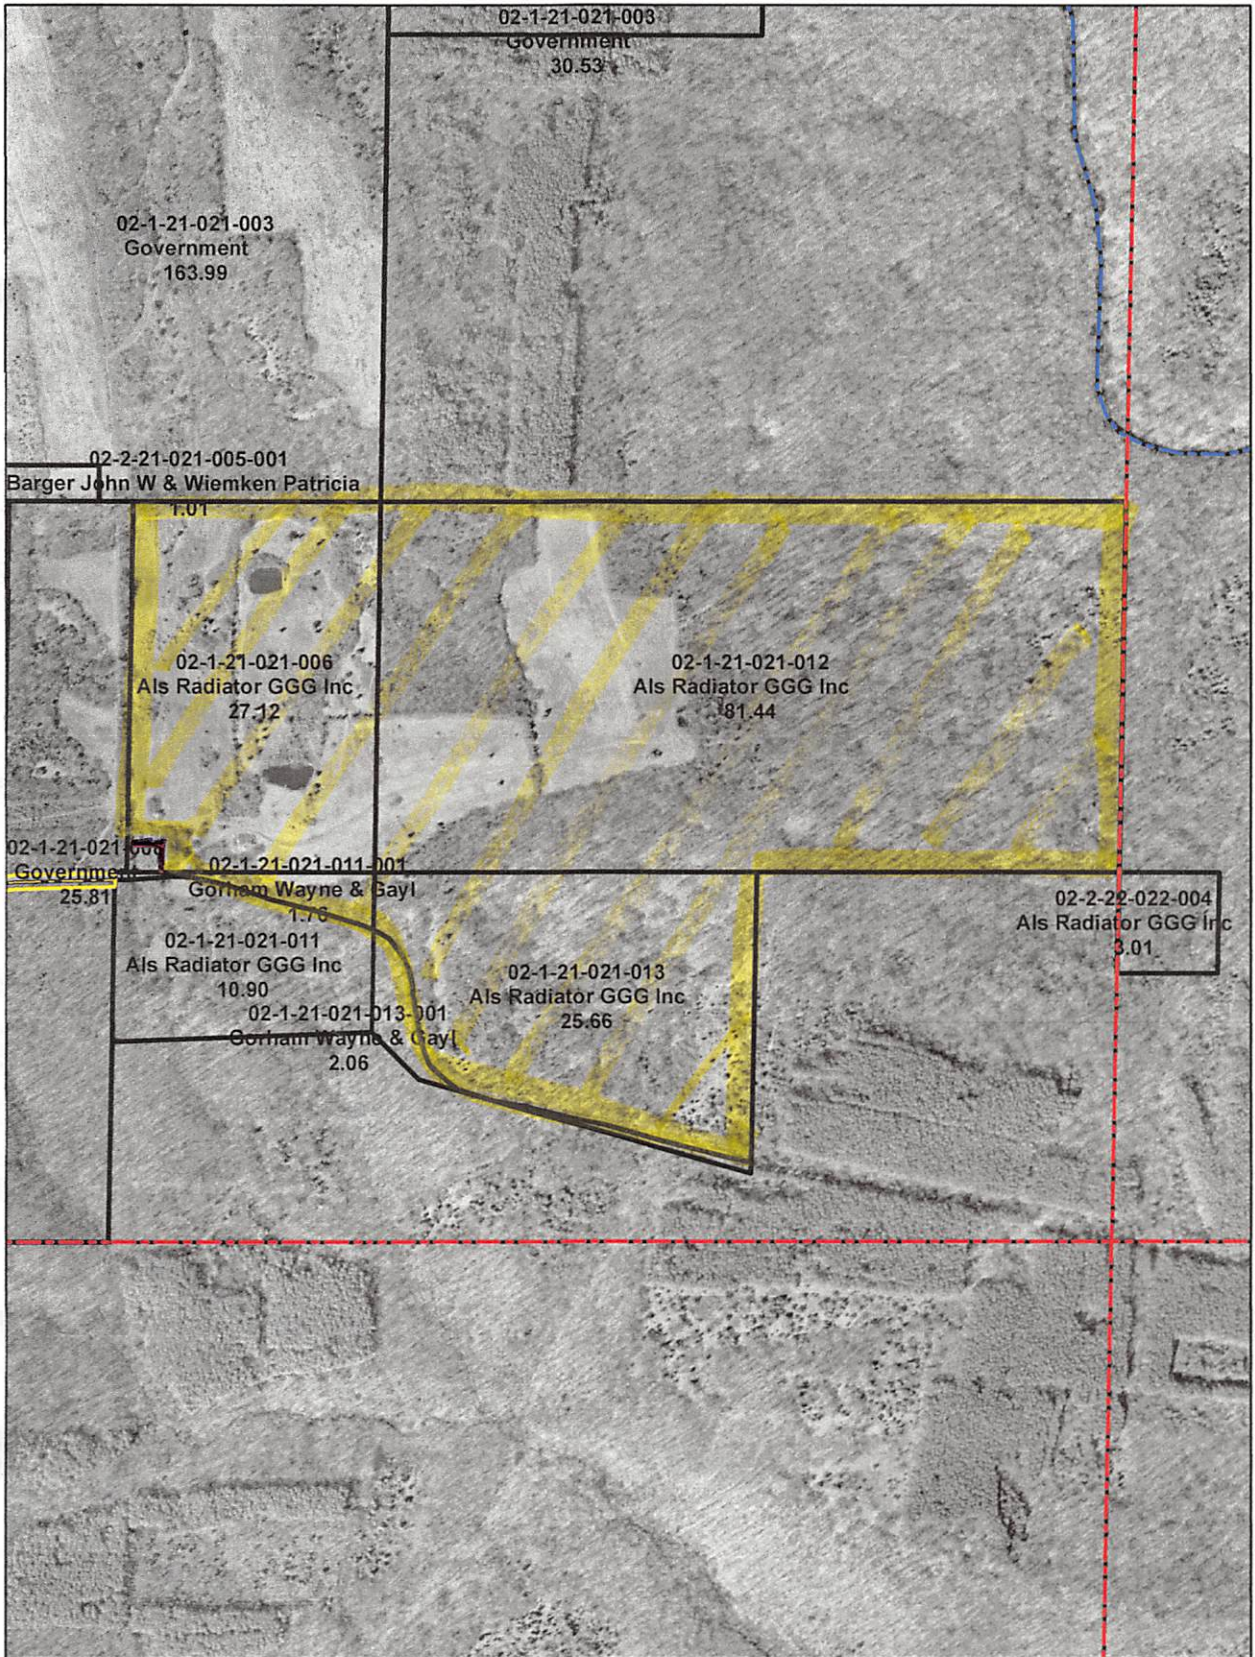

Active for Sale

131.00 Acres

Listing ID	10443397	County	Pope
Property Type	Vacant Land	Total Tax	\$444

This property offers some of the best hunting in Illinois. Located in Pope County, Illinois on Stone Bottom Road, you can be there from I57 in approximately 30 minutes. With open areas excellent for food plots and dense woods for coverage, wildlife is abundant. Located on the 131 acres is a 30 x 40 pole barn and two ponds. The property already has a fantastic trail system giving you easy access to locations for deer stands or simply for enjoying. This tract adjoins thousand of acres of the Shawnee National Forest. Call to schedule your appointment to see this tract. You won't be disappointed.

This map does not represent a survey. No liability is assumed for the accuracy of the data delineated herein either expressed or implied by Pope County.

1 inch = 688 feet

This map does not represent a survey. No liability is assumed for the accuracy of the data delineated herein either expressed or implied by Pope County.

TOWNSHIP 11S • RANGE 6E

SALINE COUNTY

Copyright © 2013 Mapping Solutions

SEE PAGE 11

SEE PAGE 15

SEE PAGE 19