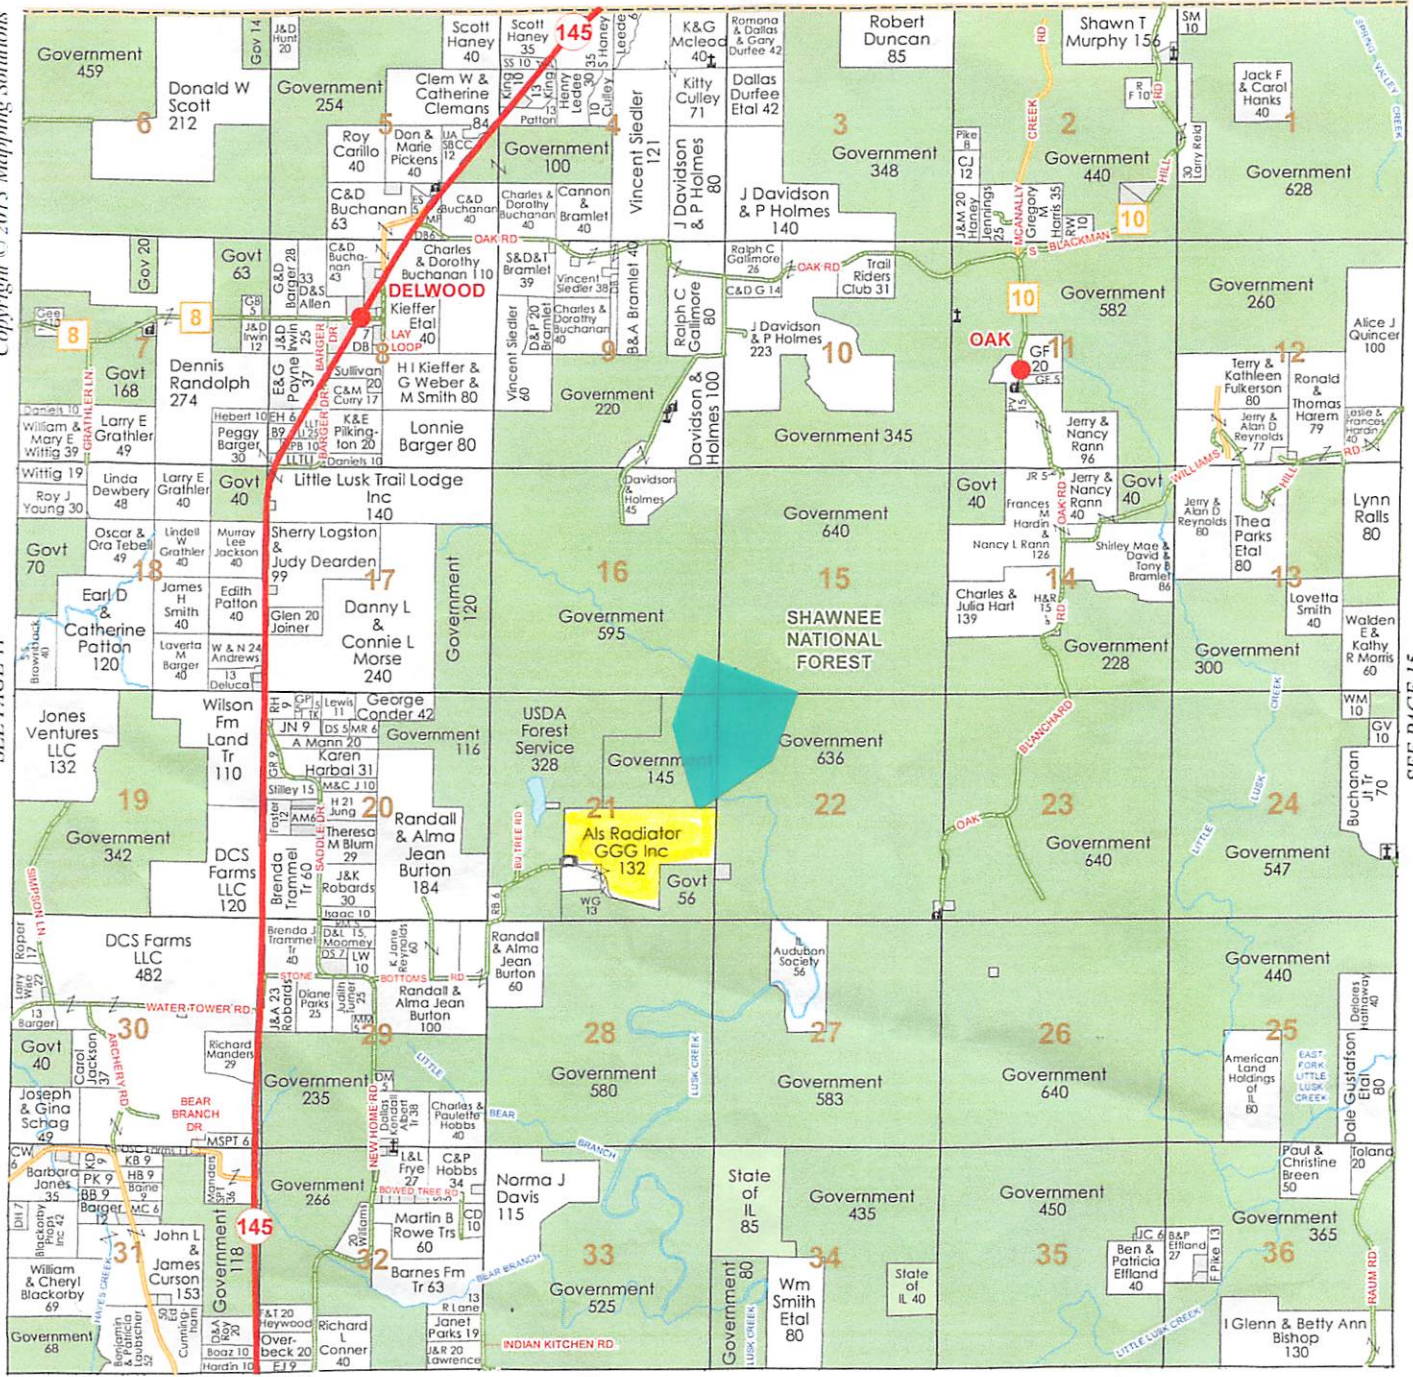

Active for Sale

131.00 Acres

Listing ID	10443397	County	Pope
Property Type	Vacant Land	Total Tax	\$444

This property offers some of the best hunting in Illinois. Located in Pope County, Illinois on Stone Bottom Road, you can be there from I57 in approximately 30 minutes. With open areas excellent for food plots and dense woods for coverage, wildlife is abundant. Located on the 131 acres is a 30 x 40 pole barn and two ponds. The property already has a fantastic trail system giving you easy access to locations for deer stands or simply for enjoying. This tract adjoins thousand of acres of the Shawnee National Forest. Call to schedule your appointment to see this tract. You won't be disappointed.

This map does not represent a survey. No liability is assumed for the accuracy of the data delineated herein either expressed or implied by Pope County.

1 inch = 688 feet

This map does not represent a survey. No liability is assumed for the accuracy of the data delineated herein either expressed or implied by Pope County.

TOWNSHIP 11S • RANGE 6E

SALINE COUNTY

Copyright © 2013 Mapping Solutions

SEE PAGE 11

SEE PAGE 15

SEE PAGE 19