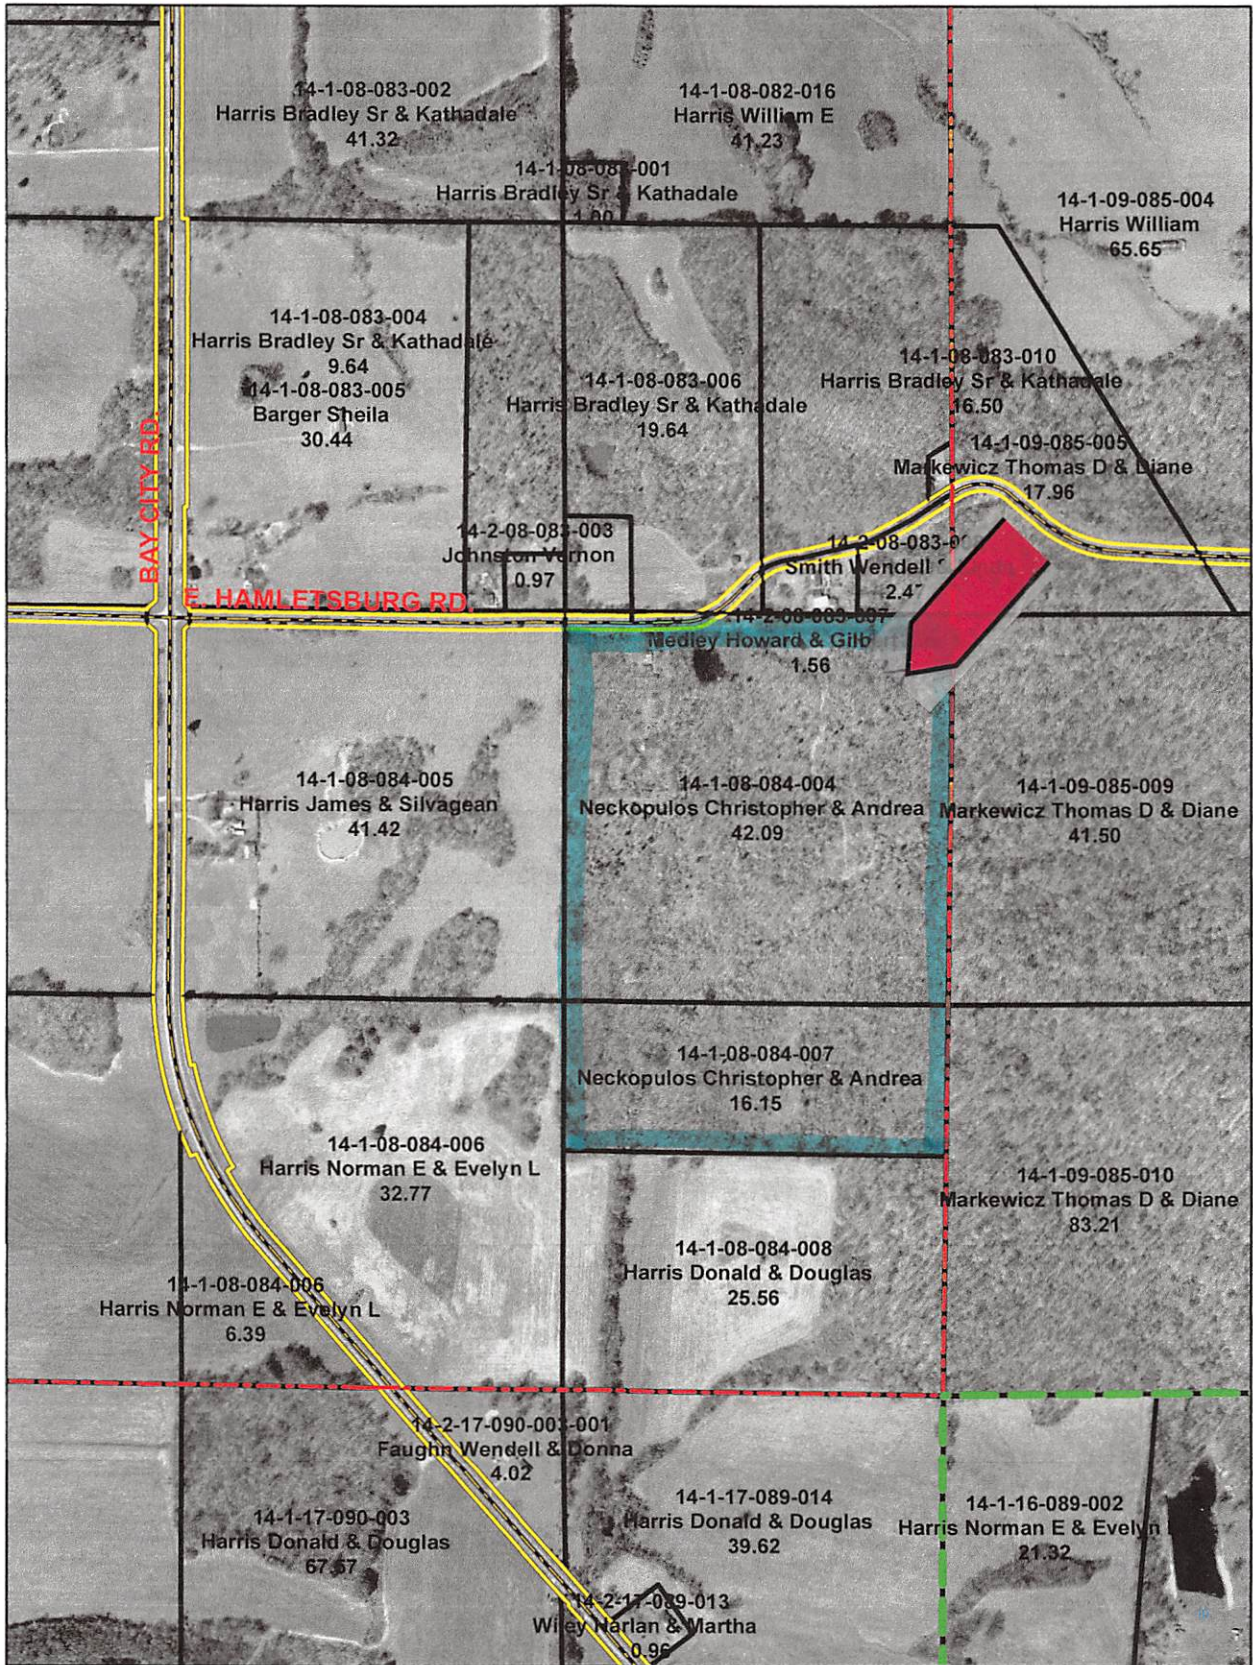

\$149,900

Active for Sale

1 Baths

720 Sq. Ft.

Built In 1930

Listing ID	10408934	Neighborhood	Near Hamlettsburg
Property Type	House (Detached)	Total Tax	\$136
County	Pope		

Hunters Paradise. This 55 acres is located in South Pope County, Illinois and has row crop farm land adjacent to the tract, making the woods of this tract a natural place for some of Pope County's great white tail deer. The home located on the property needs a little care, but could be turned in to your perfect hunting lodge. It has a front porch, basement and attached garage. There is also a stocked pond for fishing.

1 inch = 671 feet

This map does not represent a survey. No liability is assumed for the accuracy of the data delineated herein either expressed or implied by Pope County.